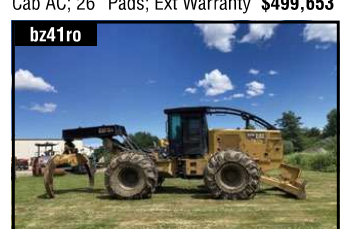

bz41ro
2015 CAT 525D Stk# 329062, 13,066 Hrs., Dual Funct Grapple . . . $75,405

UCFNE.COM